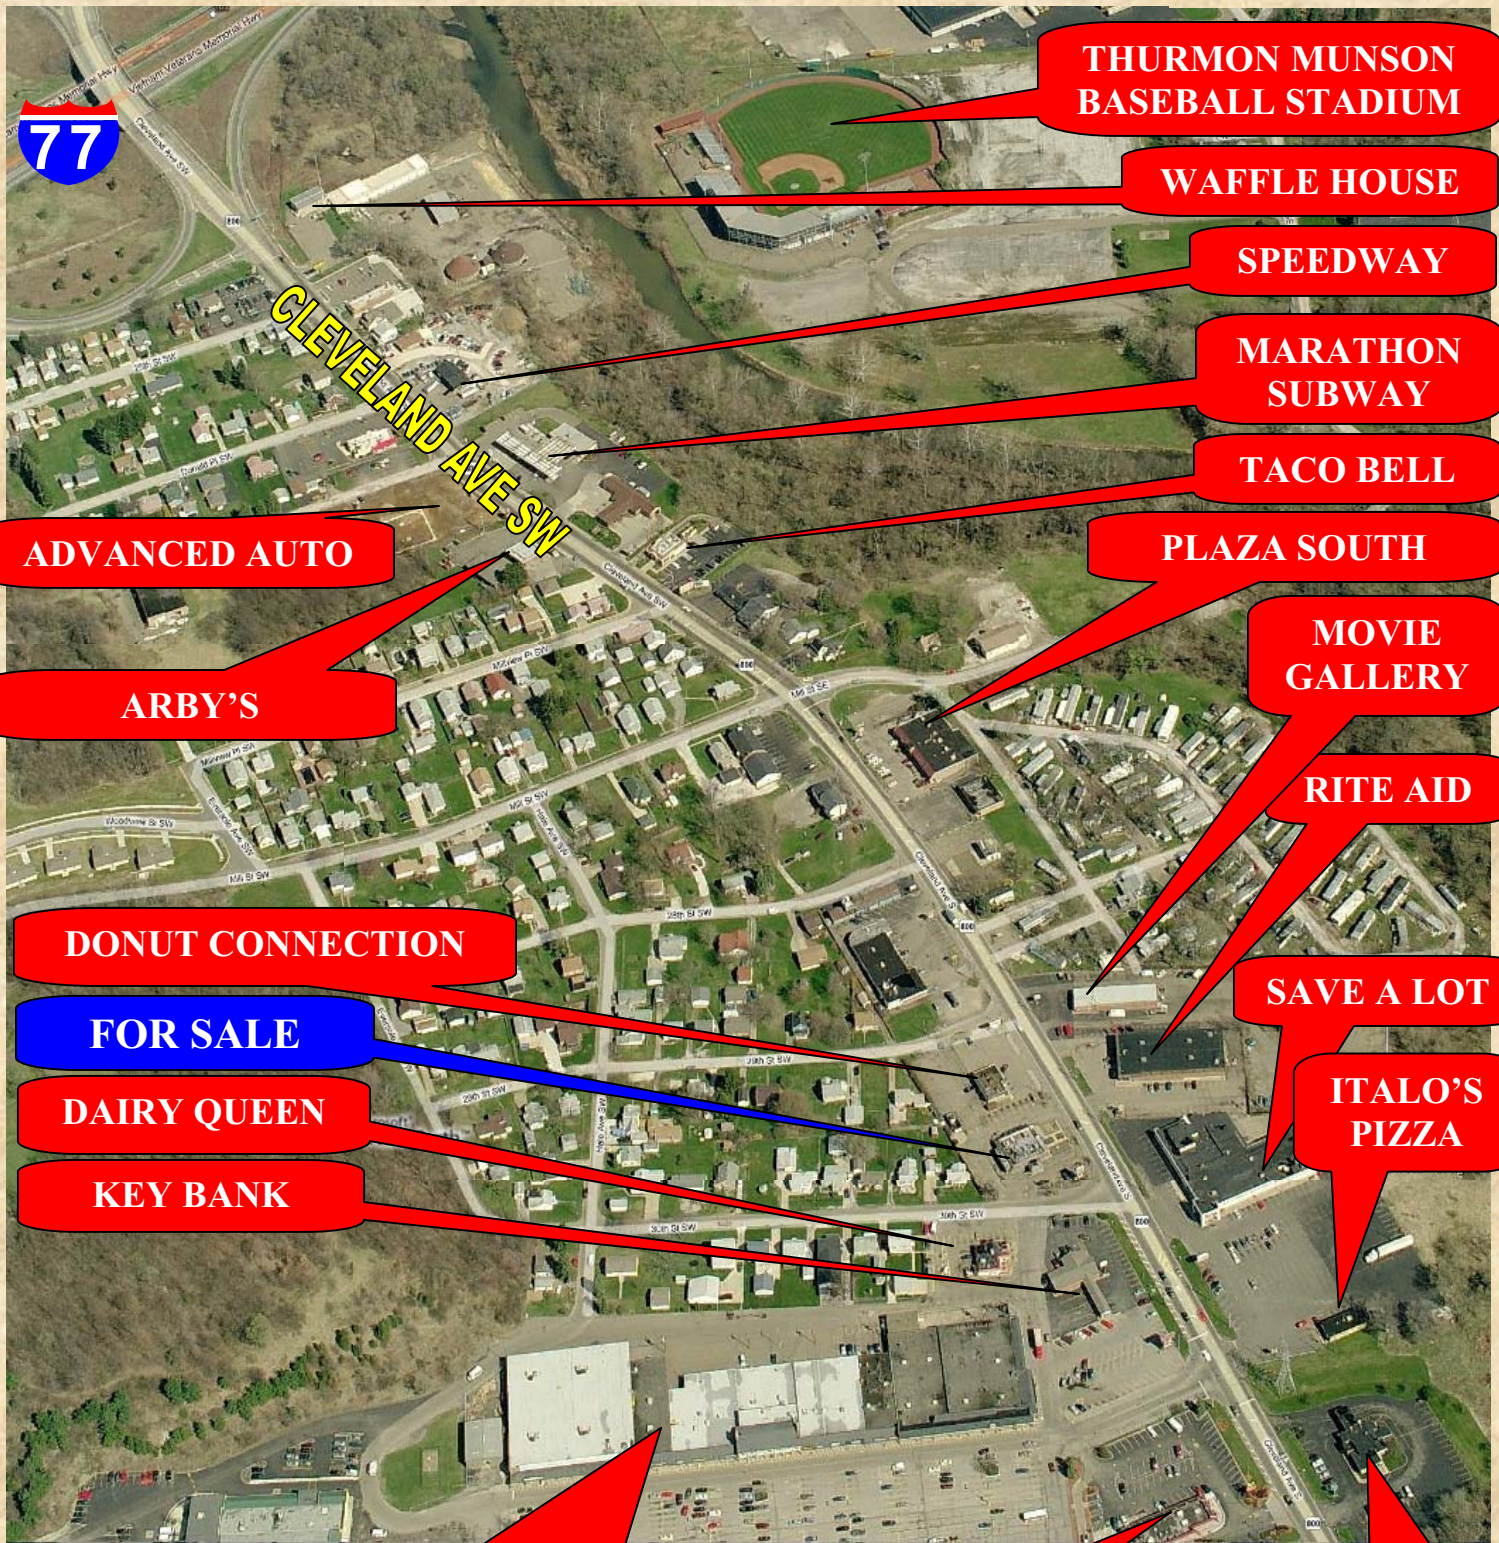

2929 CLEVELAND AVE SW, CANTON, OHIO 44707

**THURMON MUNSON
BASEBALL STADIUM**

WAFFLE HOUSE

SPEEDWAY

**MARATHON
SUBWAY**

TACO BELL

PLAZA SOUTH

**MOVIE
GALLERY**

RITE AID

SAVE A LOT

**ITALO'S
PIZZA**

SOUTHGATE SHOPPING CENTER

MCDONALDS

CHARTER ONE

ADVANCED AUTO

ARBY'S

DONUT CONNECTION

FOR SALE

DAIRY QUEEN

KEY BANK

**For More Information:
Tom Schervish**

Office: 330-452-9844 Cell: 330-495-0332

Email: tschervish@starkmgmt.com